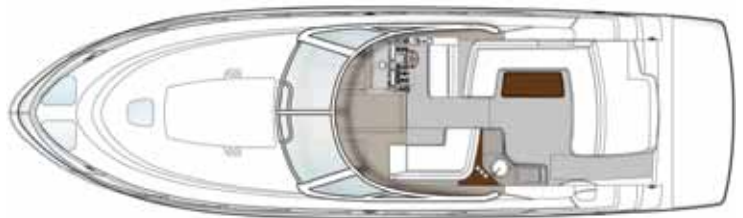

CE Option

STANDARD PROPULSION

Twin Diesel Zeus Drives:

T-Cummins MerCruiser QSB 425
(425 hp - 304 kW)

OPTIONS AND ACCESSORIES

OPTIONAL PROPULSION

Twin Diesel Zeus Drives:

T-Cummins MerCruiser QSB 480
(480 hp - 353 kW)

GENERATOR OPTIONS

13.5 kW Onan® - Diesel
(120/240V/60 Cycle)
11.0 kW Onan - Diesel, 220V/50
Cycle w/SmartCraft Interfacing

9.5 kW Onan - Diesel, 220V/50
Cycle w/SmartCraft Interfacing

ELECTRONICS OPTIONS

Raymarine® DSM 300 Fishfinder
Module for E120/140 Display
Raymarine E120 12.1" Widescreen
Color LCD, Radar/GPS/Chartplotter
w/Integrated 4-kW HD Open Array
Scanner - Primary Display
Raymarine E120 Widescreen GPS/
Chartplotter - Auxiliary Display

Raymarine E140 14.1" Widescreen
Color LCD, Radar/GPS/Chartplotter
w/Integrated 4-kW HD Open Array
Scanner - Primary Display
Raymarine E140 Widescreen GPS/
Chartplotter - Auxiliary Display

Cockpit Layout