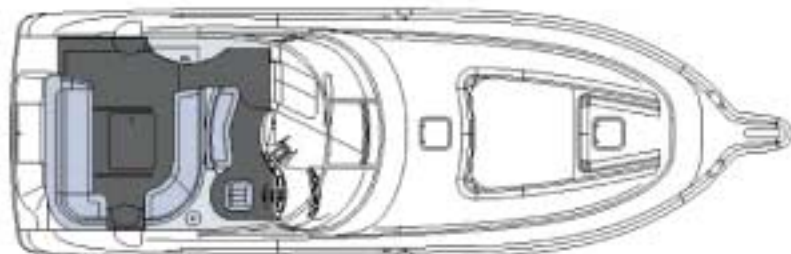

Entertainment Center for Mid-Stateroom:

Color TV/VCR/Radio Combo w/Remote, Antenna &
TV Coax to Dockside & w/VCR Tape Storage

Mid-Stateroom Head:

Shower Curtain
VacuFlush® Head w/Fiberglass Settee Lid
Corian® Vanity Top w/Sink, Storage &
Medicine Cabinet
Hot Water System
Holding Tank Level Indicator

• WINDSHIELD & CANVAS •

Stainless Steel Windshield w/Curved
Tri-Section Tinted Glass & Electric Front Vent
Sunbrella® Bimini Top w/Boot & Vertical Top Storage
Aft Sun Shade
Windshield Wipers (2)
316 Stainless Steel Handrails

Canvas Package:

Front Curtains
Side Curtains
Aft Curtain
Canvas Storage Bag

• TECHNICAL •

Hydraulic Steering w/Tilt Wheel
Binnacle Dual Gear Shift & Throttle Controls
Custom Sea Ray® Backlit Instrumentation
w/Low-Glare Blue Night Lighting
Backlit Switch Panel w/Illuminated Weatherproof
Rocker Switches & Dimmer Control
Tachometers w/Hourmeters
Power Vents - Head & Galley
Ship's Bell
Compass
Concealed Dual Air Horns
ACR® Remote-Controlled Spotlight
Vacuum-Beam™
Telephone Inlet w/Cord
12V Receptacle
Single 50 Amp/240V/60 Cycle Dockside Power
w/50' Cord
Dual 12V Pressure Water System
w/10.5-Gallon Water Heater (240V)
Freshwater Washdown
w/Hot & Cold Cockpit Shower
60-Gallon Head System Holding Tank
w/Dockside Pump-Out
Dockside Water Inlet

Floor Plan:
Lower Level